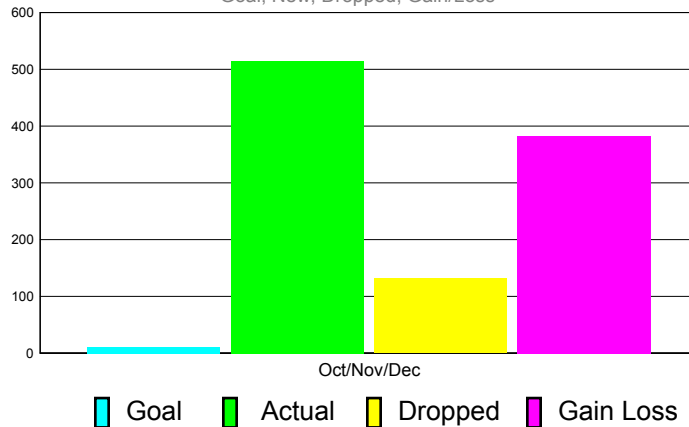

### YTD Status Quo Clubs 2010-2011

Status Quo Clubs Compared to Status Quo Members

## MEMBERSHIP

Membership Results  
2011-2012

Membership  
2010-2011

Month	Net Memb Goal	Actual New Memb	Actual Dropped Memb	Gain/Loss of Memb	Gain/ Loss of Memb
Oct/Nov/Dec	11	515	132	383	-23
<b>Totals</b>	<b>11</b>	<b>515</b>	<b>132</b>	<b>383</b>	<b>-23</b>

### Membership Results 2011-2012

Goal, New, Dropped, Gain/Loss