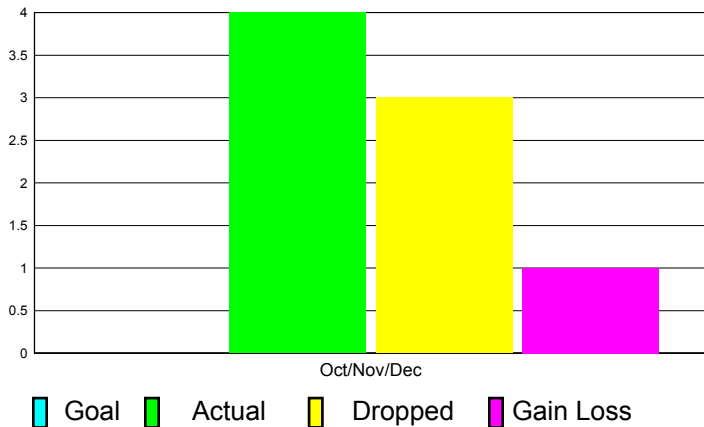

## CLUBS

Club Results  
2011-2012

Clubs  
2010-2011

Month	New Club Goal	Actual New Clubs	Actual Dropped Clubs	Gain/Loss of Clubs	Gain/Loss of Clubs
Oct/Nov/Dec	0	4	3	1	-3
<b>Totals</b>	<b>0</b>	<b>4</b>	<b>3</b>	<b>1</b>	<b>-3</b>

### Club Results 2011-2012

Goal, New, Dropped, Gain/Loss

### Comparison of Club Gain/Loss

Current Year Compared to the Previous Year