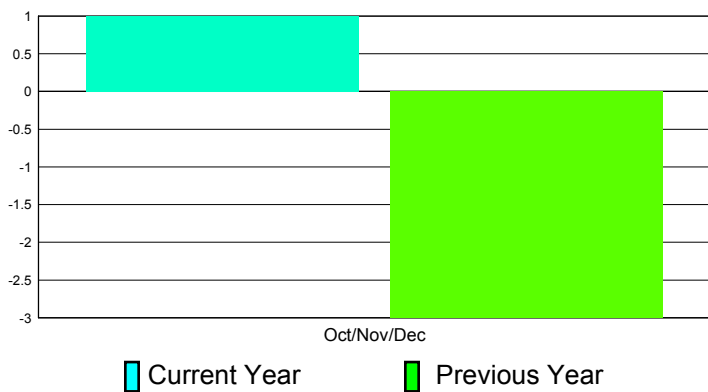

Comparison of Club Gain/Loss

Current Year Compared to the Previous Year